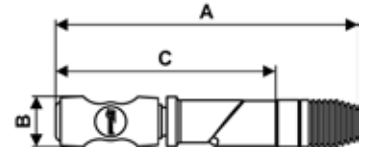

PREVOS1 SAFETY QUICK COUPLINGS - 3/8» AUTOMOTIVE PROFILE

threaded swivel coupler

Profile : TRUFLATE

Min/max operating pressure 29 / 174 psi	Flow rate at 87 psi 72 CFM	ID passage 3/8"	Temperature min/max 5 / 158 °F
---	--------------------------------------	---------------------------	--

Part number	Female thread	Net weight (Kg)	Dim. A (inch)	Dim. B (inch)	Dim. C (inch)
USI 081202SW	NPT3/8	0,199	7.24	1.3	5.48